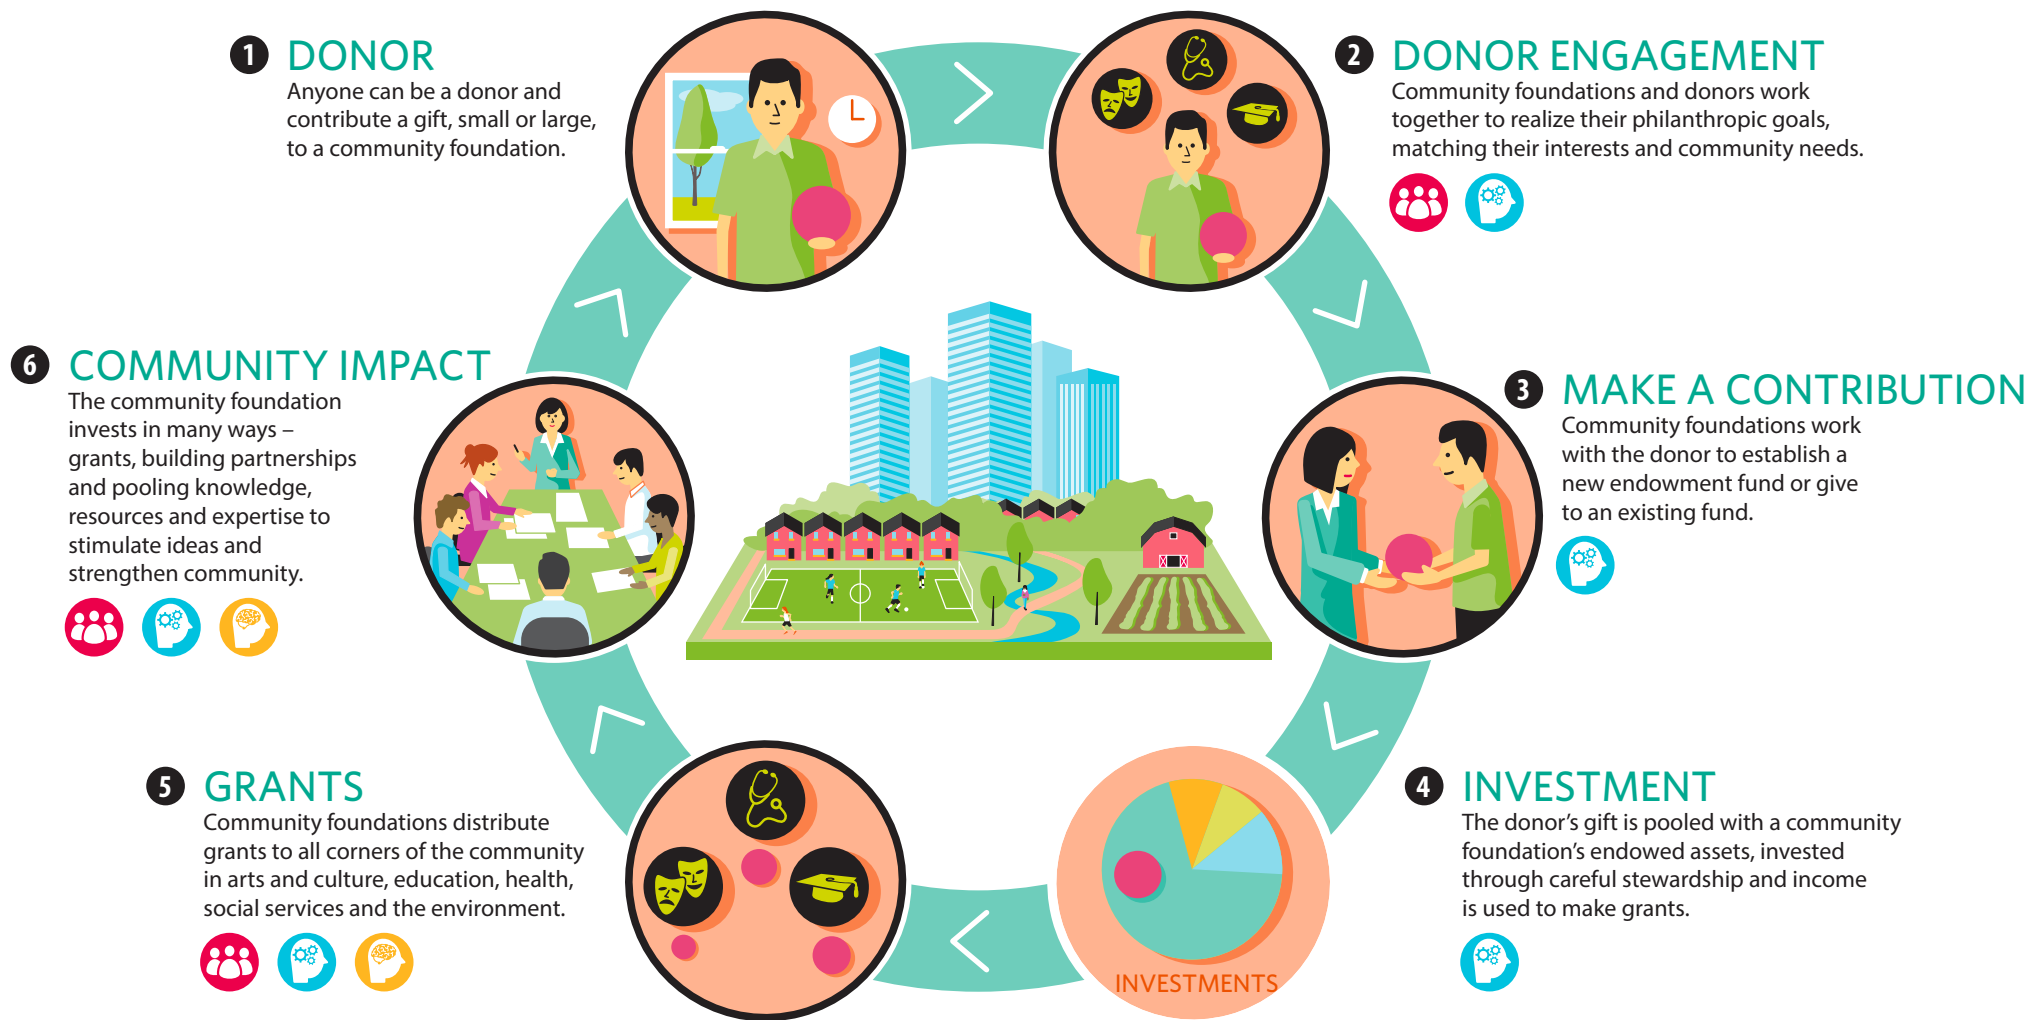

# Giving to your community foundation

Your local community foundation is a charitable non-profit organization that contributes time, leadership and financial support to initiatives that benefit your community most.

## Why contribute to a community foundation?

### Community knowledge

A deep understanding of local needs and opportunities.

### Leadership

Community foundations are led by a volunteer board of directors comprised of knowledgeable community leaders.