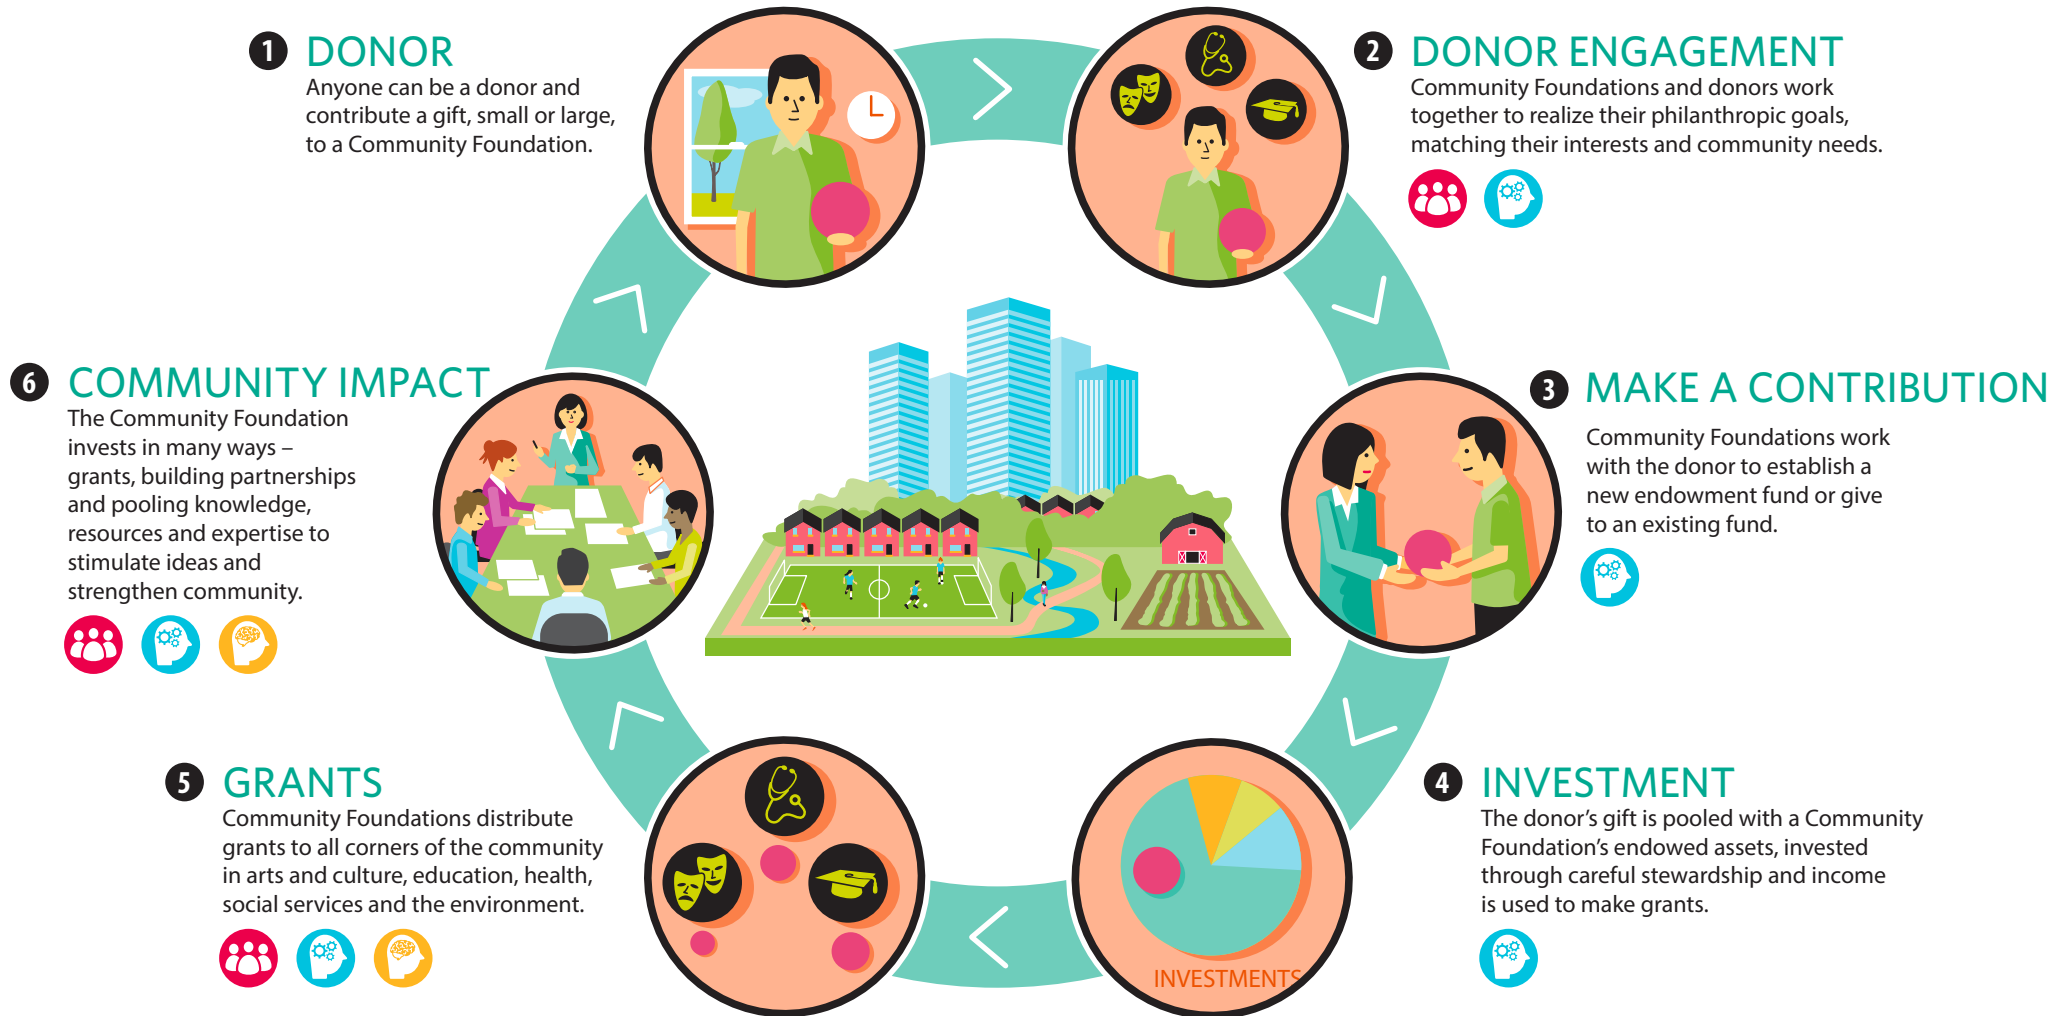

# Giving To Your Community Foundation

Your local Community Foundation is a charitable non-profit organization that contributes time, leadership and financial support to initiatives that benefit your community most.

## Why Contribute to a Community Foundation?

### Community Knowledge

A deep understanding of local needs and opportunities.

### Leadership

Community Foundations are led by a volunteer board of directors comprised of knowledgeable community leaders.